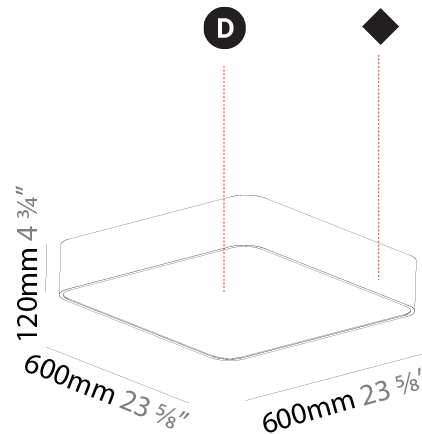

GENERAL

Series: Smoothy
Subseries: Smoothy Standard
Partner: Prolicht
Division: Architectural
Installation: Surface
Product Type: Ceiling Surface
Mounting Location: Ceiling
Light Distribution: Direct

PHYSICAL

Shape: Square
Length (mm): 600
Length (in): 23 5/8
Width (mm): 600
Width (in): 23 5/8
Height (mm): 120
Height (in): 4 3/4
Weight (kg): 11.315
Weight (lbs): 24.89
Diffuser: [PMMA - Opal or Micro-Prism](#)
Fixture Finish: [SSR / BKV / CWI / CRY / HAB / UFT / ITA / RUA / FTG / MYG / LOD / PUS / FRO / FUP / KIA / POP / BLS / SPG / MEY / GOH / CHC / COM / ABZ / JAG / OBR / MOS / ROR](#)
Fixture Material: [Extruded Aluminum / Steel](#)

ELECTRICAL

Lamp Type: LED (Zhaga Standard)
Input Wattage (W): 55
Total Output Wattage (W): 49.7
Dimming: [Non-Dimmable](#)
Driver Included: Yes
Driver Location: Integrated
Driver Type: [Constant Current - Universal](#)
Driver Class: [Class 2](#)
Input Voltage (V): 120 - 277
Constant Current (MA): 350
Upon Request: (Not included - see components) Integral: 0-10Vdc dimming / Phase dimming 120Vac only

LED

[Color Temperature (°K): 3000 / 4000](#)
Max. Delivered Lumen (lm): 5520 / 5720
CRI: >80 CRI
Efficiency (%): 0.867
Lamp Life (hrs): 50000
Upon Request: [Other CCT available](#)

OPTICAL

RATINGS AND CERTIFICATIONS

Certified By: [Certified for North American Standards](#)
IP rating: [IP20](#)