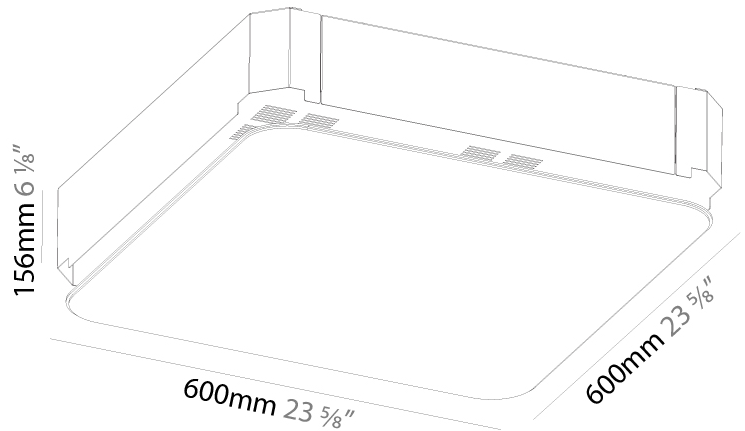

PHYSICAL

Shape: Square
Length (mm): 600
Length (in): 23 5/8
Width (mm): 600
Width (in): 23 5/8
Depth (mm): 156
Depth (in): 6 1/8
Ceiling Thickness (mm): 10 / 12.5 / 15 / 25 / 30
Ceiling Thickness (in): 3/8 or 1/2 or 9/16 or 1
Min. Recessing Depth (mm): 180
Min. Recessing Depth (in): 7 1/16
Weight (kg): 12.549
Weight (lbs): 27.61
Diffuser: PMMA - Opal
Fixture Material: Extruded Aluminum / Steel
Cut-out Measurements: 635mm / 25" x 635mm / 25"
Upon Request: Unique Sizes Unique Ceiling Thickness Unique Mounting Depth Spot Inserts

ELECTRICAL

Lamp Type: LED (Zhaga Standard)
Input Wattage (W): 55
Total Output Wattage (W): 49.7
Dimming: Non-Dimmable
Driver Included: Yes
Driver Location: Integrated
Driver Type: Constant Current - Universal
Driver Class: Class 2
Input Voltage (V): 120 - 277
Constant Current (MA): 350
Upon Request: (Not included - see components) Integral: 0-10Vdc dimming / Phase dimming 120Vac only

LED

Color Temperature (°K): 3000 / 4000
Max. Delivered Lumen (lm): 5370 / 5560
CRI: >80 CRI
Efficiency (%): 65 (5mm Perspex) / 80.40
Lamp Life (hrs): 50000
Upon Request: Other CCT available

OPTICAL

RATINGS AND CERTIFICATIONS

Certified By: Certified for North American Standards
IP rating: IP20

PROJECT
TYPE
SPECIFIER
QUANTITY
DATE

180mm 7 1/16"   635mm x 635mm 25" x 25"   10 | 12 1/2 | 15 | 25 | 30mm 3/8" | 1/2" | 9/16" | 1" | 3/16"